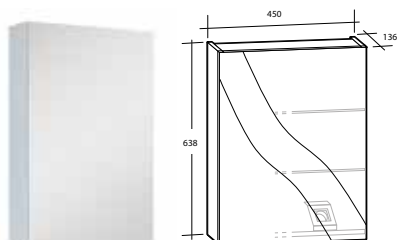

VÄRT ATT VETA OM ARIELLA SPEGELSKÅP

ARIELLA SPEGELSKÅP har speglar på utsidan och insidan av de mjukstängande dörrarna samt eluttag, IP44. Ariella 60 Spegelskåp kan även beställas utan eluttag. På Ariella 45 Spegelskåp kan dörren monteras på höger eller vänster sida. Spegelskåpen används med fördel tillsammans med Ariella Slim Belysningsramp. Se under avsnittet för Alternā Belysning för fler val av belysningsramp. Denna serie kombineras med Luxor, Gabriella, Isella, Ella och Isabella möbelpaket. Levereras färdigmonterade.

ARIELLA 45

1 dörr, 2 hyllor, eluttag IP44

B 450 X H 638 X D 136 MM

Vit högblank	8946166
Vit matt	8946167
Ljusgrå matt	8946168